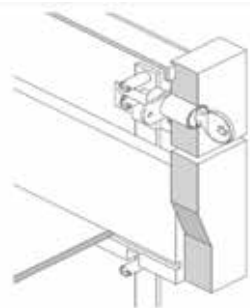

Front Pedestal Lock System

Can be fitted into top drawer, cross rail or pen tray.

Front Pedestal Lock 1 1/2 Wing

Complete with 2 steel keys and rosette. 16.5x20mm nozzle. Mastered.

ULO016591463
NP Differ 50mm Pin

Vertical Two Wing Pedestal Lock

Complete with 2 keys and rosette. 16.5x20mm nozzle. Mastered.

ULO016593163
NP Differ 40mm Pin

Pedestal Lock for Metal Furniture

Complete with 2 fob keys.

ULO015000064
CP Differ

Locking Bar with Two Pins

Two 55mm Pins.

ULO016501160 ZP 580mm
ULO016501360 ZP 600mm
ULO016501060 ZP 655mm
ULO016501460 ZP 1200mm

Flat B Saddle for Recessed Bars

38x18mm

ULO016302160 ZP

Front Pedestal Lock One Wing

Complete with 2 keys and rosette. 16.5x20mm nozzle.

ULO016502361 NP Differ 32mm Pin N/MK
ULO016591763 NP Differ 45mm Pin MK
ULO016591863 NP KA 45mm Pin MK

Two Wing Pedestal Lock

Complete with 2 steel keys and rosette. 16.5x20mm nozzle. Mastered.

ULO016591963 NP Differ 40mm Pin
ULO016591163 NP KA 45mm Pin
ULO016591663 NP Differ 45mm Pin
ULO016598403 BL Differ 45mm Pin
ULO158500161 Master Key 6806LM

Adjustable Pins

Pins for ULO0165 Bars

ULO016302860 ZP 8mm
ULO016302960 ZP 10mm
ULO016302560 ZP 12mm
ULO016502660 ZP 16mm
ULO016502760 ZP 20mm
ULO016502460 ZP 25mm

SEE OUR ENTIRE RANGE ONLINE:
WWW.UNICO.UK.COM

C Saddle for Surface Mounted Bars

50x18mm

ULO016302260 ZP

Square Single Glass Door Lock

No boring required. 4-5mm glass. Matching hinges and handles also available.

UHI170000464 CP Differ
UHI170000465 MCP Differ
UHI170010464 CP KA
UHI170010665 MCP KA

Square Single Glass Door Striker

Edge striker for single door.

UHI170000864 CP
UHI170000865 MCP

Square Double Glass Door Lock

No boring required. 4-5mm glass.

UHI170000564 CP Differ
UHI170000565 MCP Differ
UHI170010764 CP KA
UHI170010765 MCP KA

Square Double Glass Door Striker

Edge striker for double door.

UHI170000764 CP
UHI170000765 MCP

100mm Ratchet Lock

No boring. 4-8mm glass. Key retention. 1000 differs. N/MK.

ULO015500061 NP Differ
ULO015500161 NP KA

Sliding Glass Door Lock

4-6mm glass. 26mm hole.

ULO015700264 CP KA
ULO015702061 NP Differ

Badge Single Glass Door Lock

No boring required. 4-5mm glass. Matching hinges and handles also available.

UHI180000464 CP Differ
UHI180000465 MCP Differ
UHI180010464 CP KA
UHI180010465 MCP KA

Badge Single Glass Door Striker

Edge striker for single door.

UHI180000864 CP
UHI180000865 MCP

Badge Double Glass Door Lock

No boring required. 4-5mm glass.

UHI180000564 CP Differ
UHI180000565 MCP Differ
UHI180010564 CP KA
UHI180010565 MCP KA

Badge Double Glass Door Striker

Edge striker for double door.

UHI180000764 CP
UHI180000765 MCP

100mm Ratchet Lock

No boring. 4-7mm glass. N/MK

ULO015500264 CP KA
ULO015501464 CP Differ

Push Button Glass Door Lock

Suitable for our SDF6303 sliding door track. N/MK.

SDF068150065 MCP Differ
SDF068150265 MCP KA