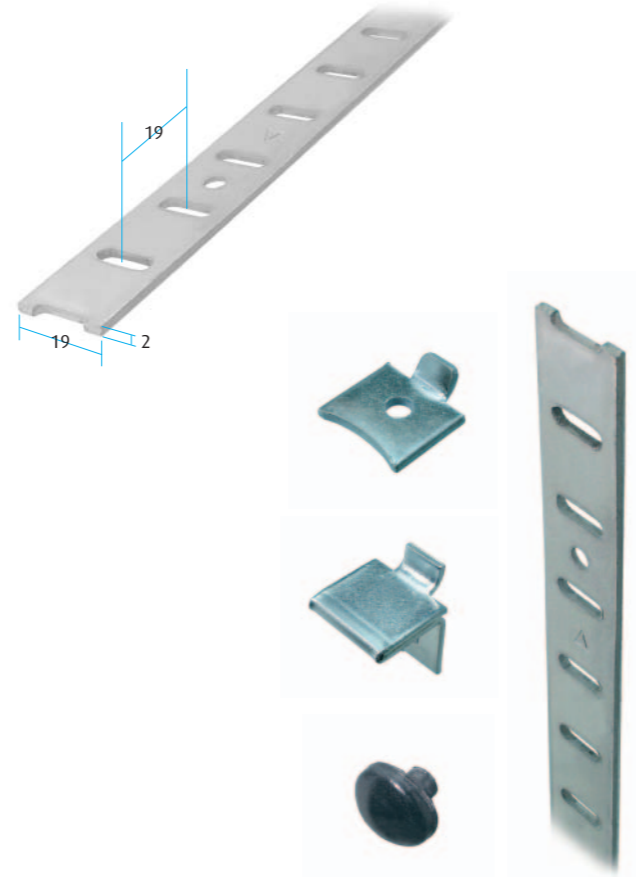

Shelf Stud

Plastic
 To suit USF 0552 shelf strip
USF 0458-000-04 White
USF 0458-000-05 Brown

Flat Shelf Strip

Length: 1829mm
 Fixing holes: 114.3mm centres
 For flush or surface mounting

- SSF 7470-000-01** Self-colour aluminium
- SSF 7470-000-20** Brass
- SSF 7470-000-23** Polished Brass
- SSF 7470-000-40** Bronze
- SSF 7470-000-60** Zinc Plated

Screw Size – 3mm Csk

Shelf Stud

Flat Steel – To suit SSF 7470 Shelf strip

- SSF 7471-000-20** Brass
- SSF 7471-000-21** Brass
- SSF 7471-000-40** Bronze
- SSF 7471-000-60** Zinc Plated

Shelf Stud

Double
 To suit SSF 7470 Shelf strip
SSF 7475-000-60 Zinc Plated

Rubber Buffer

To use with SSF 7471
 For glass shelves
SSF 7477-000-03 Black

Raised Shelf Strip

Length: 1829mm
 Fixing holes: 152.4mm centres

- SSF 7472-000-01** Self Colour aluminium
- SSF 7472-000-20** Brass
- SSF 7472-000-45** Bronzed aluminium
- SSF 7472-000-60** Zinc Plated steel