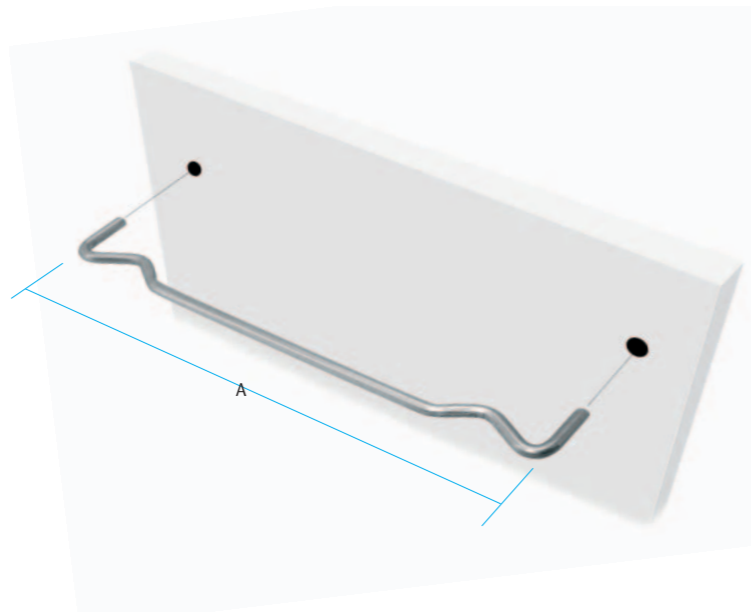

Shelf Stud

For glass shelf
USF 3146-081-61 Nickel

Shelf Support

For glass shelves
 5mm Peg
 6-10mm Glass
USF 5000-000-61

Shelf Support

Dimensions mm A
USF 0640-000-60 Zinc Plated 127
USF 0640-001-60 Zinc Plated 196
USF 0640-002-60 Zinc Plated 246