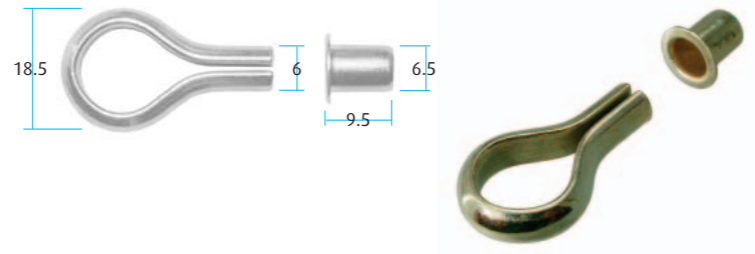

Centre Support

Diecast
 25mm
SWF 0051-010-20 Brass
SWF 0051-010-64 Chrome
 19mm
SWF 0051-034-20 Brass
SWF 0051-064-64 Chrome
 Screw Size – 3mm Pan

Centre Support

Diecast
 25mm
SWF 1539-010-20 Brass
SWF 1539-010-64 Chrome
 19mm
SWF 1539-034-20 Brass
SWF 1539-034-64 Chrome
 Screw Size – 3mm Csk

Centre Support

Diecast
UWF 9503-558-61 Nickel
 Screw Size – 3.5mm Csk

Centre Support

Steel
 19mm
SWF 0197-034-61 Nickel
 Screw Size – 3mm Pan

Metal Tie Rails

SWF 5030-000-61 Nickel 300mm
SWF 5035-000-61 Nickel 350mm
SWF 5035-000-20 Brass 350mm
SWF 5040-000-61 Nickel 400mm
SWF 5040-000-20 Brass 400mm
 Screw Size – 3mm Csk

Shelf Stud & Socket

6mm Hole
 Stud
SSF 0111-001-20 Brass
SSF 0111-001-61 Nickel
 Stud (Spade Type)
SSF 0111-002-20 Brass
SSF 0111-002-61 Nickel
 7mm Hole
 Socket
SSF 0111-000-20 Brass
SSF 0111-000-61 Nickel