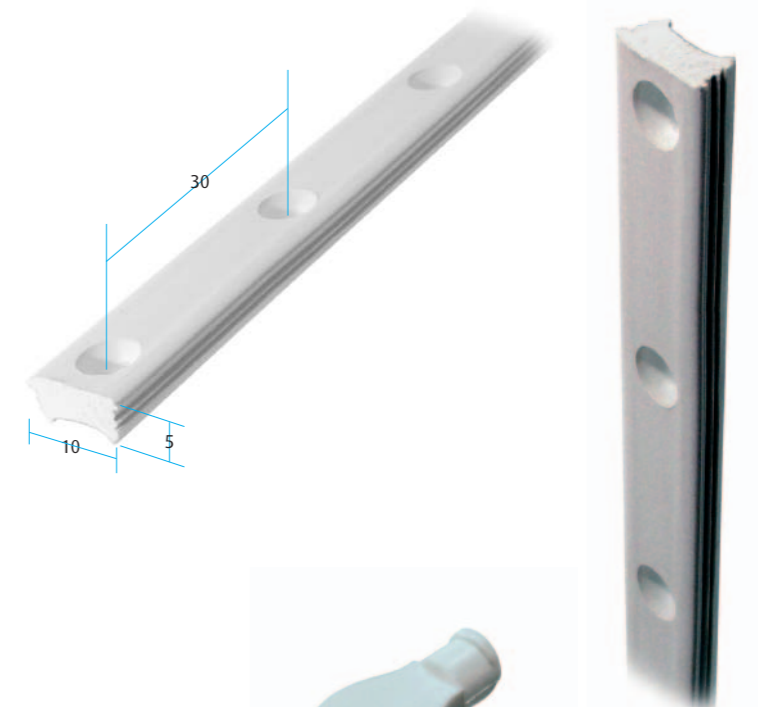

Shelf Strip

Recessed
Plastic
USF 0550-000-04 White 2.5 m
USF 0550-000-05 Brown 2.5 m

Shelf Stud

Plastic
To fit USF 0550 shelf strip
USF 0444-000-04 White
USF 0444-000-05 Brown