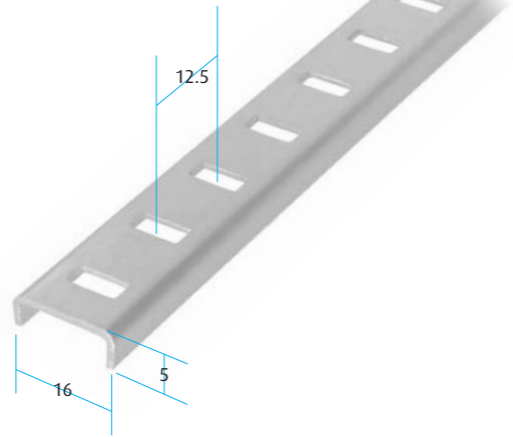

Screw Size – 3mm Csk

Plain Shelf Stud

- SSF 3002-001-60** Zinc Plated
- SSF 3002-002-20** Brass
- SSF 3002-101-64** Chrome

Shelf Stud with Spigot

- SSF 3002-010-60** Zinc Plated

Shelf Stud with Square Hole

- SSF 3002-030-60** Zinc Plated

Pilaster Shelf Strip

For flush or surface mounting
 Length: 1829mm
 Hole Centres: 114mm
 Staple or nail fixing
 Numbered slots for easy cutting and shelf location

Aluminium		
USF 0627-001-01	Self Colour	2438mm
USF 0627-001-26	Brassed/Self Colour	2438mm
USF 0627-001-45	Walnut/Self Colour	2438mm
USF 0627-100-01	Self Colour	1829mm
USF 0627-118-01	Self Colour	457mm

Steel		
USF 0627-001-04	White	1829mm
USF 0627-001-07	Beige	1829mm
USF 0627-001-20	Brassed	1829mm
USF 0627-002-20	Brassed	2438mm
USF 0627-011-60	Zinc Plated	2438mm

Screw Size – 3mm Csk

Raised Bookcase Strip

Length: 1829mm
 Hole Centres: 114mm

Steel		
SSF 2330-000-20	Brassed	
SSF 2330-000-60	Zinc Plated	

Shelf Stud with Hole

Steel		
USF 0643-000-20	Brassed	
USF 0643-100-60	Zinc Plated	

Shelf Stud without Hole