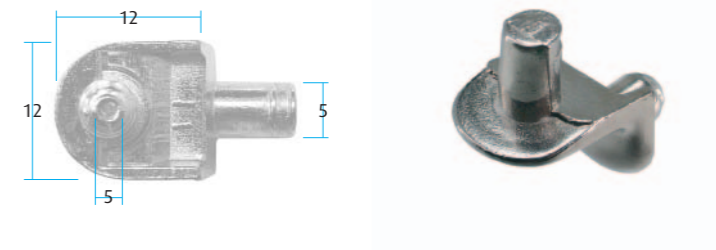

Shelf Stud with Pin

Plastic
 18mm Nail
USF 3108-000-05 Brown

Shelf Stud

Plastic
SSF 1020-000-04 White
SSF 1020-000-05 Brown

Shelf Stud

SSF 1002-000-05 Brown

Shelf Stud

SSF 1022-000-61 Nickel

Shelf Stud

For glass shelf
USF 3146-081-61 Nickel

Shelf Support

For glass shelves
 5mm Peg
 6-10mm Glass
USF 5000-000-61

Shelf Support

Dimensions mm A
USF 0640-000-60 Zinc Plated 127
USF 0640-001-60 Zinc Plated 196
USF 0640-002-60 Zinc Plated 246