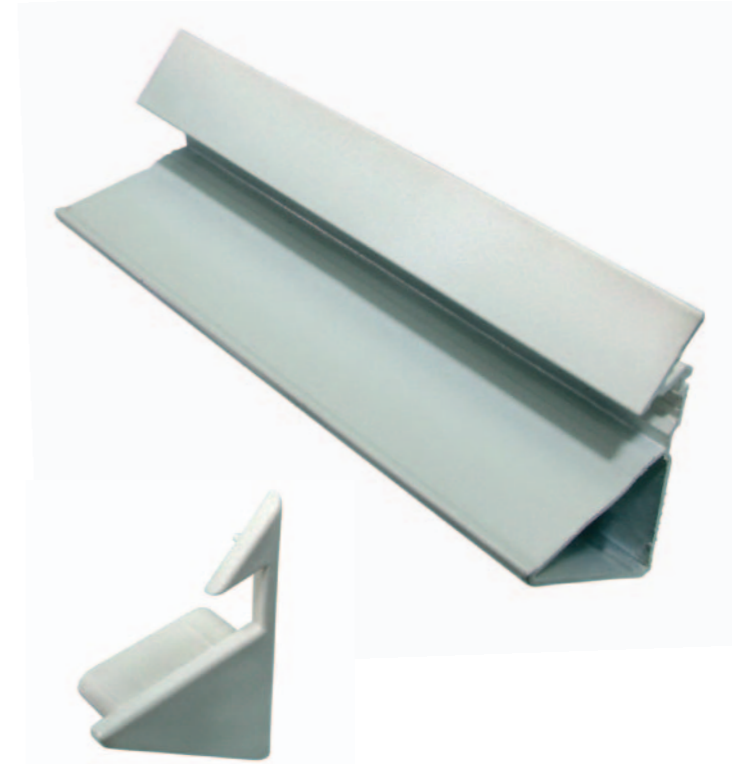

Length: 1829mm
 Hole Centres: 114mm

Steel		
SSF 2330-000-20	Brassed	
SSF 2330-000-60	Zinc Plated	

Shelf Stud with Hole

Steel		
USF 0643-000-20	Brassed	
USF 0643-100-60	Zinc Plated	

Shelf Stud without Hole

Steel		
USF 0643-100-04	White	
USF 0643-100-07	Beige	
USF 0643-000-41	Walnut	

Shelf Strip

For 15mm wood shelves
 Length: 2440mm

USF 9902-408-07	Beige
USF 9902-409-04	White

End Caps		
USF 9902-417-04	White	
USF 9902-418-07	Beige	

Folding Bracket

Adjustable to 4 positions
 90, 80, 70, degrees and 0 degrees (closed)
SSF 0206-000-04 White 300mm
 400mm size available on request
 Available in Zinc Plated and White
 Weight capacity 340 Kg per pair