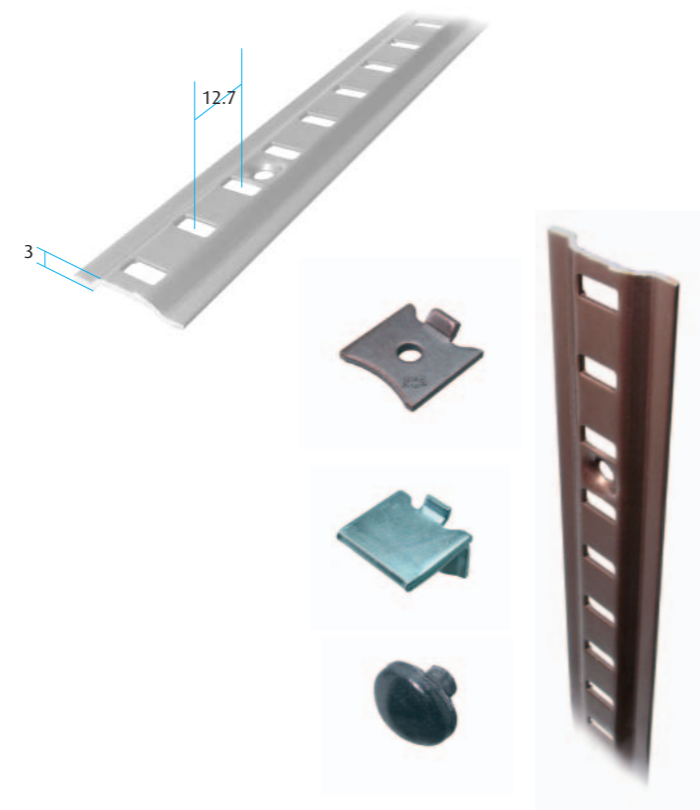

Screw Size – 3mm Csk

Shelf Stud

Flat Steel – To suit SSF 7470 Shelf strip

- SSF 7471-000-20** Brass
- SSF 7471-000-21** Brass
- SSF 7471-000-40** Bronze
- SSF 7471-000-60** Zinc Plated

Shelf Stud

Double
 To suit SSF 7470 Shelf strip
SSF 7475-000-60 Zinc Plated

Rubber Buffer

To use with SSF 7471
 For glass shelves
SSF 7477-000-03 Black

Raised Shelf Strip

Length: 1829mm
 Fixing holes: 152.4mm centres

- SSF 7472-000-01** Self Colour aluminium
- SSF 7472-000-20** Brass
- SSF 7472-000-45** Bronzed aluminium
- SSF 7472-000-60** Zinc Plated steel

Screw Size – 3mm Csk

Shelf Stud

Steel – To use with SSF 7472 shelf strip

- SSF 7473-000-20** Brass
- SSF 7473-000-40** Bronze
- SSF 7473-000-60** Zinc Plated

Shelf Stud

Steel – To use with SSF 7472 shelf strip

- SSF 7474-000-40** Bronze
- SSF 7474-000-60** Zinc Plated

Rubber Buffer

To fit stud 7473
 for glass shelf
SSF 7477-000-03

Raised Shelf Strip

Depth: 6mm
 Width: 16mm
 Hole Centres: 98mm

For flush or surface mounting