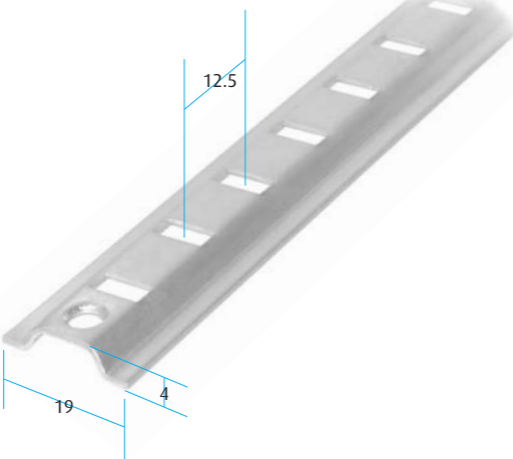

- SSF 3002-030-60** Zinc Plated

Pilaster Shelf Strip

For flush or surface mounting
 Length: 1829mm
 Hole Centres: 114mm
 Staple or nail fixing
 Numbered slots for easy cutting and shelf location

Aluminium		
USF 0627-001-01	Self Colour	2438mm
USF 0627-001-26	Brassed/Self Colour	2438mm
USF 0627-001-45	Walnut/Self Colour	2438mm
USF 0627-100-01	Self Colour	1829mm
USF 0627-118-01	Self Colour	457mm

Steel		
USF 0627-001-04	White	1829mm
USF 0627-001-07	Beige	1829mm
USF 0627-001-20	Brassed	1829mm
USF 0627-002-20	Brassed	2438mm
USF 0627-011-60	Zinc Plated	2438mm

Screw Size – 3mm Csk

Raised Bookcase Strip

Length: 1829mm
 Hole Centres: 114mm

Steel		
SSF 2330-000-20	Brassed	
SSF 2330-000-60	Zinc Plated	

Shelf Stud with Hole

Steel		
USF 0643-000-20	Brassed	
USF 0643-100-60	Zinc Plated	

Shelf Stud without Hole