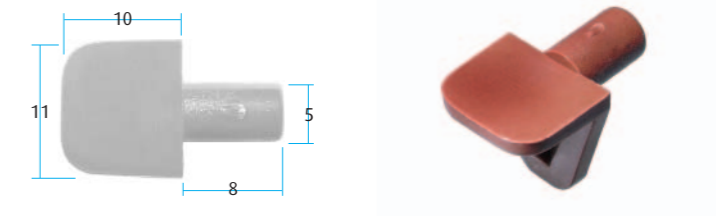

Shelf Stud with Pin

Plastic
 18mm Nail
USF 3108-000-05 Brown

Shelf Stud

Plastic
SSF 1020-000-04 White
SSF 1020-000-05 Brown

Shelf Stud

SSF 1002-000-05 Brown

Shelf Stud

SSF 1022-000-61 Nickel

Shelf Stud

For glass shelf
USF 3146-081-61 Nickel

Shelf Support

For glass shelves
 5mm Peg
 6-10mm Glass
USF 5000-000-61

Shelf Support

Dimensions mm A
USF 0640-000-60 Zinc Plated 127
USF 0640-001-60 Zinc Plated 196
USF 0640-002-60 Zinc Plated 246