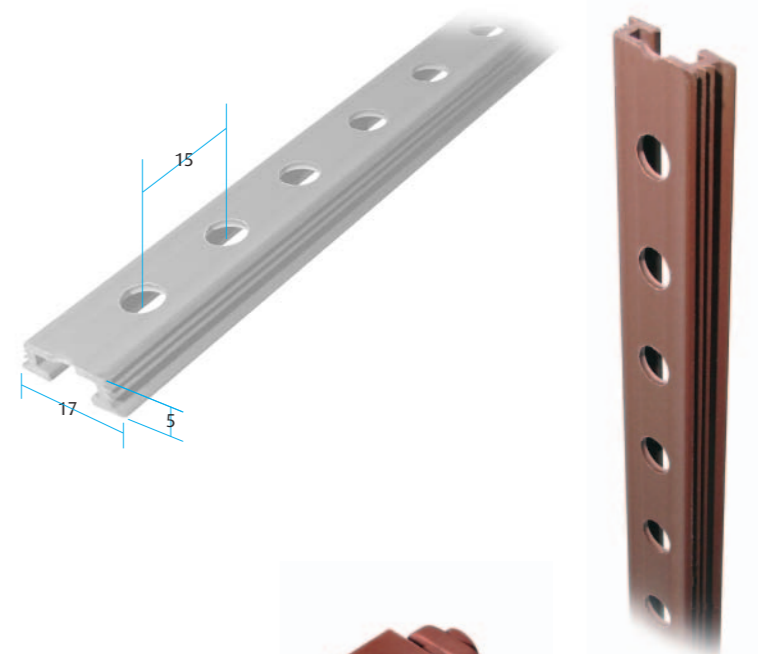

Shelf Strip

Recessed
 Plastic
USF 0550-000-04 White 2.5 m
USF 0550-000-05 Brown 2.5 m

Shelf Stud

Plastic
 To fit USF 0550 shelf strip
USF 0444-000-04 White
USF 0444-000-05 Brown

Shelf Strip

Recessed
 Plastic
USF 0552-000-04 White 2.5 m
USF 0552-000-05 Brown 2.5 m

Shelf Stud

Plastic
 To suit USF 0552 shelf strip
USF 0458-000-04 White
USF 0458-000-05 Brown

Flat Shelf Strip

Length: 1829mm
 Fixing holes: 114.3mm centres
 For flush or surface mounting

- SSF 7470-000-01** Self-colour aluminium
- SSF 7470-000-20** Brass
- SSF 7470-000-23** Polished Brass
- SSF 7470-000-40** Bronze
- SSF 7470-000-60** Zinc Plated